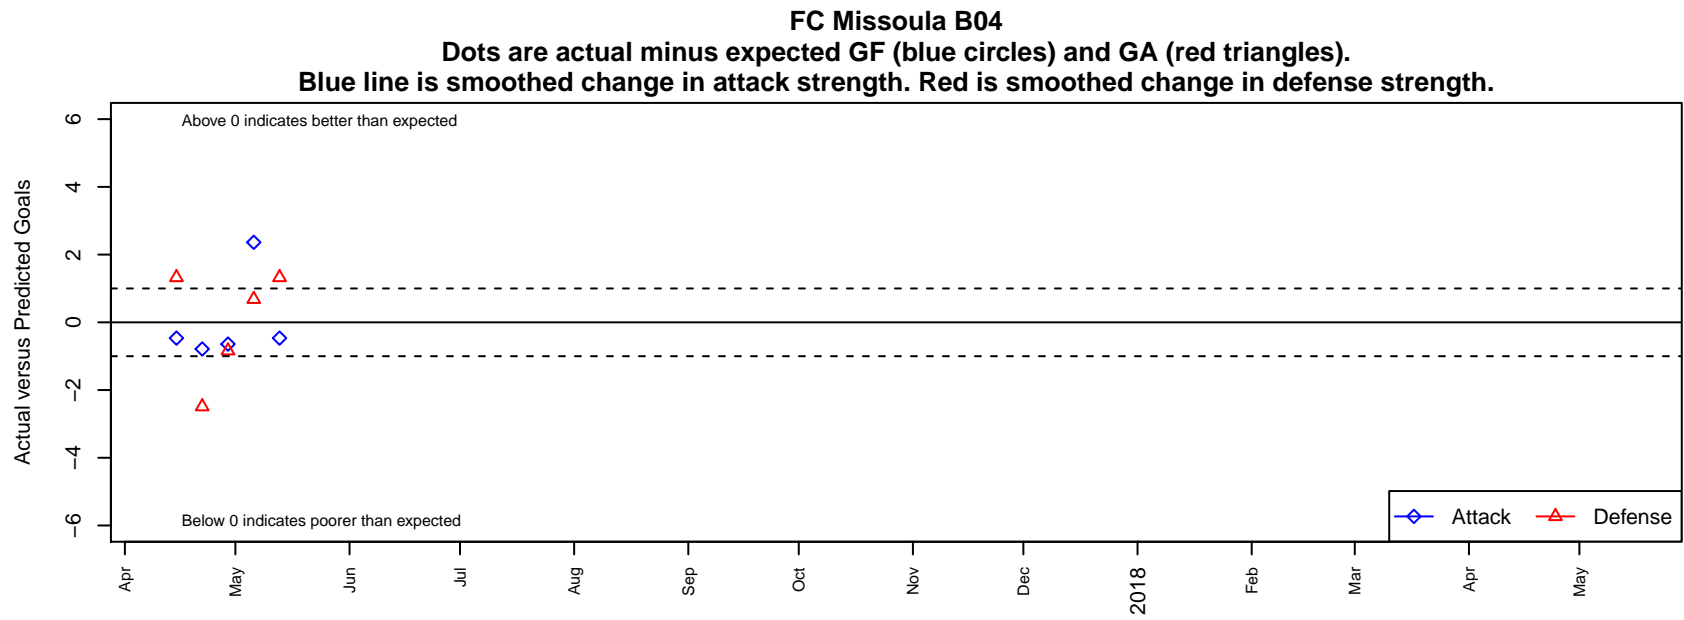

# FC Missoula B04

FC Missoula  
Missoula, MT  
B04 total strength=745  
attack=0.9 defense=0.76  
notes= Giese 2016

alt names used:

Venues played:  
2016 Spr PSPL–Inland Copa 1 U13

<b>date</b>	<b>home</b>		<b>away</b>		<b>venue</b>	<b>pred.home</b>	<b>pred.away</b>
2017-05-13	Wenatchee Valley United Rosa B04	1	FC Missoula B04	1	2016 Spr PSPL-Inland Copa 1 U13	2.32	1.47
2017-05-06	FC Missoula B04	3	Breakers Red B04	4	2016 Spr PSPL-Inland Copa 1 U13	0.64	4.68
2017-04-29	3 Rivers White B04	4	FC Missoula B04	0	2016 Spr PSPL-Inland Copa 1 U13	3.16	0.64
2017-04-22	FC Missoula B04	0	Spokane Scotties Wilmot B04	8	2016 Spr PSPL-Inland Copa 1 U13	0.79	5.51
2017-04-15	FC Missoula B04	1	Wenatchee Valley United Rosa B04	1	2016 Spr PSPL-Inland Copa 1 U13	1.47	2.32